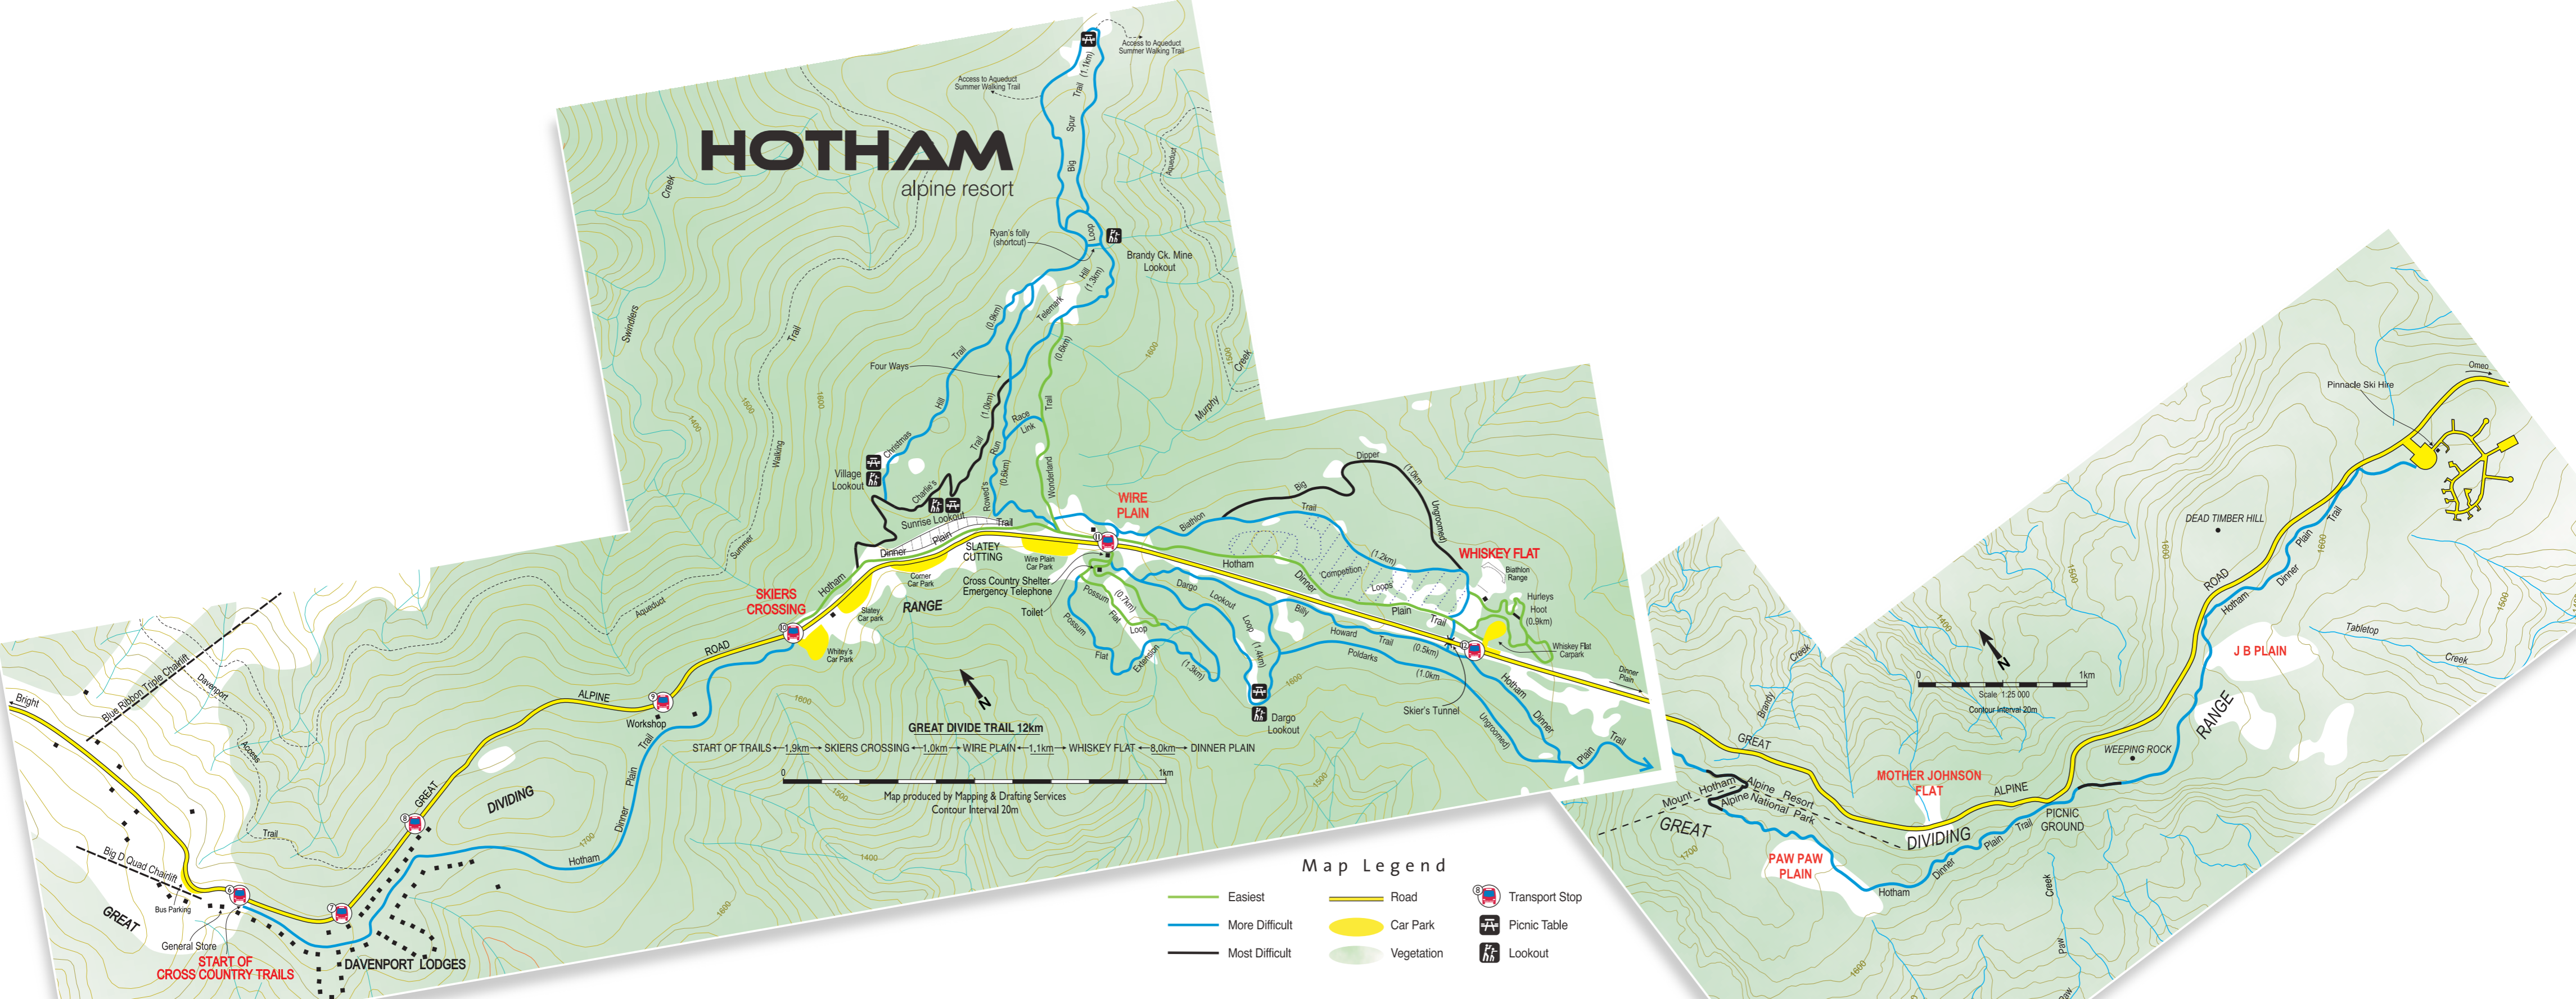

# HOTHAM

alpine resort

GREAT DIVIDE TRAIL 12km

START OF TRAILS ← 1.9km → SKIERS CROSSING ← 1.0km → WIRE PLAIN ← 1.1km → WHISKEY FLAT ← 8.0km → DINNER PLAIN

Map produced by Mapping & Drafting Services  
Contour Interval 20m

### Map Legend

- Easiest
- More Difficult
- Most Difficult
- Road
- Car Park
- Vegetation
- Transport Stop
- Picnic Table
- Lookout

Scale 1:25 000  
Contour Interval 20m

START OF CROSS COUNTRY TRAILS

DAVENPORT LODGES

ROVED'S RUN

WONDERLAND TRAIL

WONDERLAND TRAIL

MOTHER JOHNSON FLAT

PAW PAW PLAIN

WIRE PLAIN

WHISKEY FLAT

SKIERS CROSSING